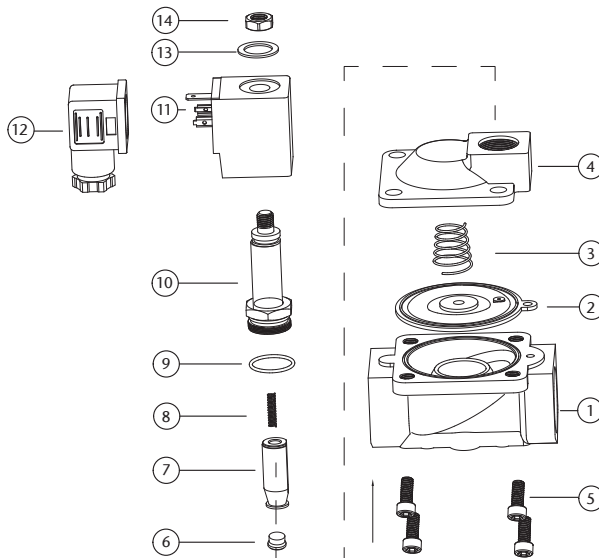

GoldSeal GSW-230

Datasheet

Normally Closed, Screwed,
Brass Body, 230Vac

230Vac Power Input

WRAS Approved IP65 Rated

Normally Closed Safety Shutoff

1/2" to 2" Screwed Available For This Model

Approvals

Product Overview

Goldseal water solenoid valves are normally closed (N/C) and constructed with a durable brass body, two-way inlet and outlet ports.

Parts Diagram

| | |
|------------------------|-----------------------------|
| (1) Valve Body | Brass |
| (2) Diaphragm | EPDM |
| (3) Diaphragm Spring | Stainless Steel 304 |
| (4) Valve Cover | Brass/Stainless Steel 316 |
| (5) Bolt | Stainless Steel 302 |
| (6) Pilot Seal | EPDM |
| (7) Pilot | Stainless Steel 1J117 |
| (8) Pilot Spring | Stainless Steel 304 |
| (9) O Ring | EPDM |
| (10) Plunger Tube Unit | Stainless Steel 304 + 1J117 |
| (11) Coil | Enamelled Wire |
| (12) Plug | Nylon |
| (13) Washer | Stainless Steel 302 |
| (14) Lock Nut | Stainless Steel 302 |