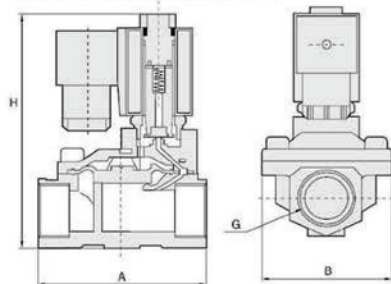

Product Overview

Goldseal water solenoid valves are normally closed (N/C) and constructed with a durable brass body, two-way inlet and outlet ports.

Parts Diagram

| | |
|------------------------|-----------------------------|
| (1) Valve Body | Brass |
| (2) Diaphragm | EPDM |
| (3) Diaphragm Spring | Stainless Steel 304 |
| (4) Valve Cover | Brass/Stainless Steel 316 |
| (5) Bolt | Stainless Steel 302 |
| (6) Pilot Seal | EPDM |
| (7) Pilot | Stainless Steel 1J117 |
| (8) Pilot Spring | Stainless Steel 304 |
| (9) O Ring | EPDM |
| (10) Plunger Tube Unit | Stainless Steel 304 + 1J117 |
| (11) Coil | Enamelled Wire |
| (12) Plug | Nylon |
| (13) Washer | Stainless Steel 302 |
| (14) Lock Nut | Stainless Steel 302 |

Available From

Main Dimensions

Orifice: 13mm
Port: 1/2"

Large Orifice
See Table below

Technical Specifications

| Port Size | Orifice | CV Value | Pressure Difference (Bar) | | | | Max. Temp. (°C) | VA AC 230V | W DC 24V | Partcode | Main Dimensions AxBxH(mm) |
|-----------|---------|----------|---------------------------|-----------------------|--------------------|------------------|-----------------|------------|--------------|-------------|------------------------------|
| | | | Min. | Max. Working Pressure | | | | | | | |
| | | | | Air / Gas | Water / Hot Liquid | Light Oil ≤20CST | | | | | |
| 1/2" | 13 | 4.5 | 0.5 | 16 | 16 | 120 | 22 | 13 | GSW13-230VAC | 66x48x112 | |
| 3/4" | 20 | 7.6 | 0.5 | 16 | 16 | 120 | 22 | 13 | GSW20-230VAC | 75x58x118 | |
| 1" | 25 | 12 | 0.5 | 16 | 16 | 120 | 22 | 13 | GSW25-230VAC | 96x70x131 | |
| 1.1/4" | 35 | 22 | 0.5 | 16 | 16 | 120 | 22 | 13 | GSW32-230VAC | 131x96x146 | |
| 1.1/2" | 40 | 30 | 0.5 | 16 | 16 | 120 | 22 | 13 | GSW40-230VAC | 131x96x146 | |
| 2" | 50 | 48 | 0.5 | 16 | 16 | 120 | 22 | 13 | GSW50-230VAC | 165x120x167 | |