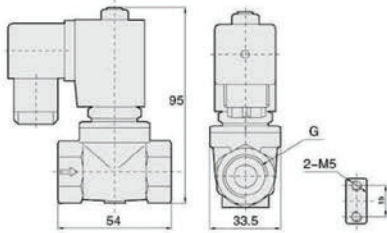

Product Overview

Goldseal water solenoid valves are normally closed (N/C) and constructed with a durable brass body, two-way inlet and outlet ports.

Parts Diagram

| | |
|------------------------|-----------------------------|
| (1) Valve Body | Brass |
| (2) Diaphragm | EPDM |
| (3) Diaphragm Spring | Stainless Steel 304 |
| (4) Valve Cover | Brass/Stainless Steel 316 |
| (5) Bolt | Stainless Steel 302 |
| (6) Pilot Seal | EPDM |
| (7) Pilot | Stainless Steel 1J117 |
| (8) Pilot Spring | Stainless Steel 304 |
| (9) O Ring | EPDM |
| (10) Plunger Tube Unit | Stainless Steel 304 + 1J117 |
| (11) Coil | Enamelled Wire |
| (12) Plug | Nylon |
| (13) Washer | Stainless Steel 302 |
| (14) Lock Nut | Stainless Steel 302 |

Available From

Main Dimensions

Orifice: 13mm
Port: 1/2"

Large Orifice
See Table below

Technical Specifications

| Port Size | Orifice | CV Value | Pressure Difference (Bar) | | | | Max. Temp. (°C) | VA AC 230V | W DC 24V | Partcode | Main Dimensions AxBxH(mm) |
|-----------|---------|----------|---------------------------|-----------------------|--------------------|------------------|-----------------|------------|--------------|-------------|------------------------------|
| | | | Min. | Max. Working Pressure | | | | | | | |
| | | | | Air / Gas | Water / Hot Liquid | Light Oil ≤20CST | | | | | |
| 1/2" | 13 | 4.5 | 0.5 | 16 | 16 | 120 | 22 | 13 | GSW13-230VAC | 66x48x112 | |
| 3/4" | 20 | 7.6 | 0.5 | 16 | 16 | 120 | 22 | 13 | GSW20-230VAC | 75x58x118 | |
| 1" | 25 | 12 | 0.5 | 16 | 16 | 120 | 22 | 13 | GSW25-230VAC | 96x70x131 | |
| 1.1/4" | 35 | 22 | 0.5 | 16 | 16 | 120 | 22 | 13 | GSW32-230VAC | 131x96x146 | |
| 1.1/2" | 40 | 30 | 0.5 | 16 | 16 | 120 | 22 | 13 | GSW40-230VAC | 131x96x146 | |
| 2" | 50 | 48 | 0.5 | 16 | 16 | 120 | 22 | 13 | GSW50-230VAC | 165x120x167 | |